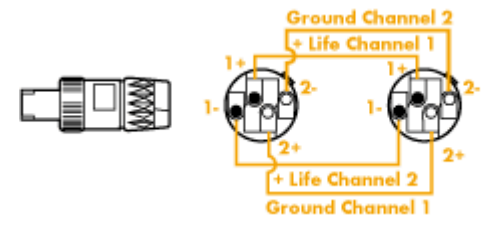

LAUTSPRECHERKABEL 2-ADRIG:

- SPEAKON → SPEAKON**
- PIN 1+ → PIN 1+: +LIFE**
- PIN 1- → PIN 1-: GROUND**
- PIN 2+ → N.C.**
- PIN 2- → N.C.**

LAUTSPRECHERKABEL 4-ADRIG

- SPEAKON → SPEAKON**
- PIN 1+ → PIN 1+: +LIFE CHANNEL 1**
- PIN 1- → PIN 1-: GROUND CHANNEL 1**
- PIN 2+ → PIN 2+: +LIFE CHANNEL 2**
- PIN 2- → PIN 2-: +GROUND CHANNEL 2**

LAUTSPRECHERKABEL 4-ADRIG

- EP 4-POLIG → EP 4-POLIG**
- PIN 1 → PIN 1: +LIFE CHANNEL 1**
- PIN 2 → PIN 2: GROUND CHANNEL 1**
- PIN 3 → PIN 3: +LIFE CHANNEL 2**
- PIN 4 → PIN 4: GROUND CHANNEL 2**

LAUTSPRECHERKABEL 8-ADRIG

- EP 8-POLIG → EP 8-POLIG**
- PIN 1 → PIN 1: +LIFE CHANNEL 1**
- PIN 2 → PIN 2: GROUND CHANNEL 1**
- PIN 3 → PIN 3: +LIFE CHANNEL 2**
- PIN 4 → PIN 4: GROUND CHANNEL 2**
- PIN 5 → PIN 5: +LIFE CHANNEL 3**
- PIN 6 → PIN 6: GROUND CHANNEL 3**
- PIN 7 → PIN 7: +LIFE CHANNEL 4**
- PIN 8 → PIN 8: GROUND CHANNEL 4**