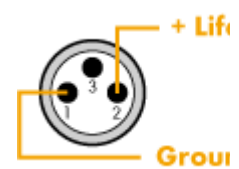

LAUTSPRECHERKABEL 2-ADRIG

- **XLR → XLR**
- **PIN 1 → PIN 1: GROUND**
- **PIN 2 → PIN 2: +LIFE**
- **PIN 3 → N.C.**