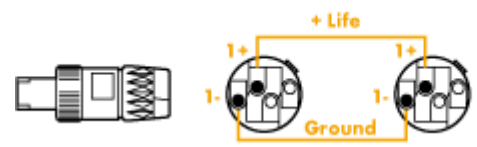

LAUTSPRECHERKABEL 2-ADRIG:

- SPEAKON → SPEAKON**
- PIN 1+ → PIN 1+: +LIFE**
- PIN 1- → PIN 1-: GROUND**
- PIN 2+ → N.C.**
- PIN 2- → N.C.**

LAUTSPRECHERKABEL 4-ADRIG

- SPEAKON → SPEAKON**
- PIN 1+ → PIN 1+: +LIFE CHANNEL 1**
- PIN 1- → PIN 1-: GROUND CHANNEL 1**
- PIN 2+ → PIN 2+: +LIFE CHANNEL 2**
- PIN 2- → PIN 2-: +GROUND CHANNEL 2**

LAUTSPRECHERKABEL 4-ADRIG

- EP 4-POLIG → EP 4-POLIG**
- PIN 1 → PIN 1: +LIFE CHANNEL 1**
- PIN 2 → PIN 2: GROUND CHANNEL 1**
- PIN 3 → PIN 3: +LIFE CHANNEL 2**
- PIN 4 → PIN 4: GROUND CHANNEL 2**

LAUTSPRECHERKABEL 8-ADRIG

- EP 8-POLIG → EP 8-POLIG**
- PIN 1 → PIN 1: +LIFE CHANNEL 1**
- PIN 2 → PIN 2: GROUND CHANNEL 1**
- PIN 3 → PIN 3: +LIFE CHANNEL 2**
- PIN 4 → PIN 4: GROUND CHANNEL 2**
- PIN 5 → PIN 5: +LIFE CHANNEL 3**
- PIN 6 → PIN 6: GROUND CHANNEL 3**
- PIN 7 → PIN 7: +LIFE CHANNEL 4**
- PIN 8 → PIN 8: GROUND CHANNEL 4**