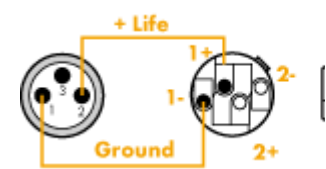

- EP 8-POLIG → EP 8-POLIG**
- PIN 1 → PIN 1: +LIFE CHANNEL 1**
- PIN 2 → PIN 2: GROUND CHANNEL 1**
- PIN 3 → PIN 3: +LIFE CHANNEL 2**
- PIN 4 → PIN 4: GROUND CHANNEL 2**
- PIN 5 → PIN 5: +LIFE CHANNEL 3**
- PIN 6 → PIN 6: GROUND CHANNEL 3**
- PIN 7 → PIN 7: +LIFE CHANNEL 4**
- PIN 8 → PIN 8: GROUND CHANNEL 4**

LAUTSPRECHERKABEL 2-ADRIG

- XLR → XLR**
- PIN 1 → PIN 1: GROUND**
- PIN 2 → PIN 2: +LIFE**
- PIN 3 → N.C.**

LAUTSPRECHER-ADAPTERKABEL 2-ADRIG

- XLR → SPEAKON**
- PIN 1 → 1-: GROUND**
- PIN 2 → 1+: +LIFE**
- PIN 3 → 1+: N.C.**